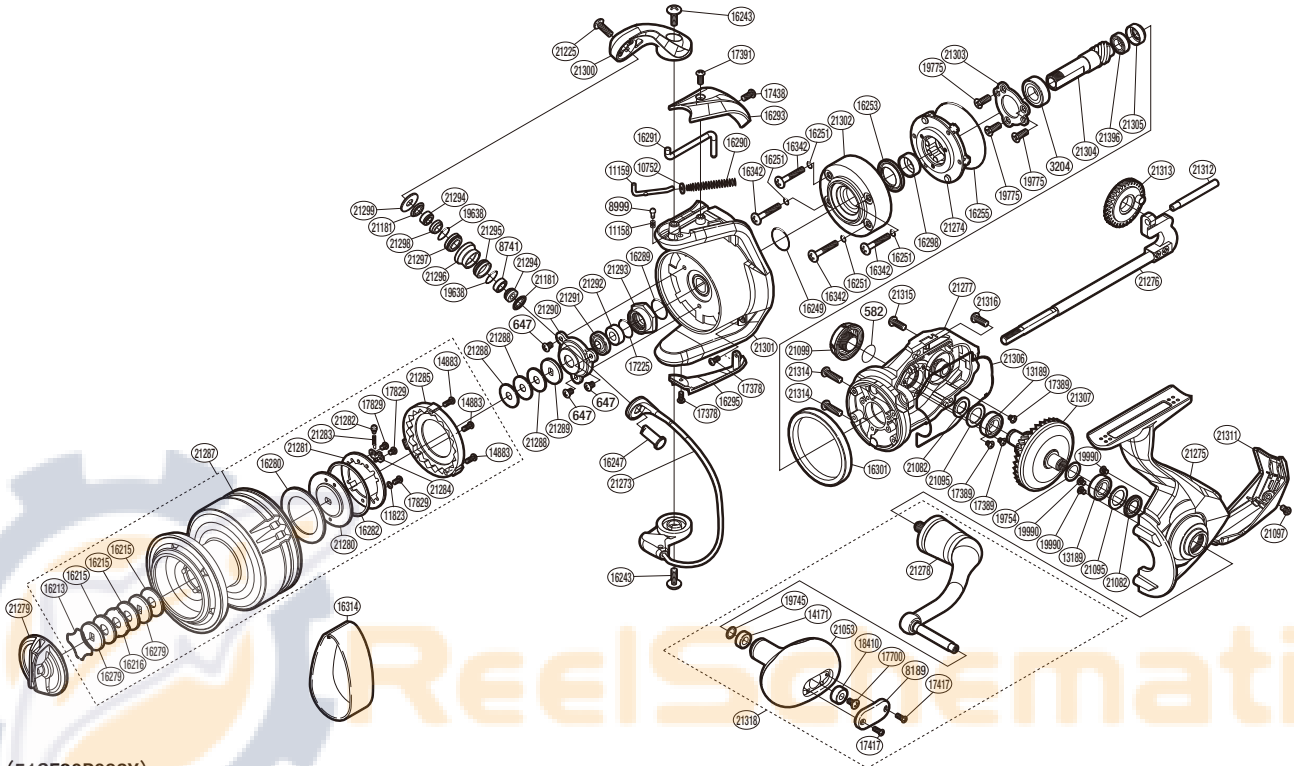

SHIMANO

SARAGOSA

SRG8000SWAHG

(51SF30P082X)

Please note that the number of adjusting washers may not be the same as shown in the exploded views.
(Adjustment will vary with each individual product.)

Part No.	Description	Part No.	Description	Part No.	Description
RD 0582	O Ring	RD17225	O Ring	RD21285	Drag Click Ratchet
RD 0647	Screw	RD17378	Screw	RD21287	Spool Assembly
RD 3204	Ball Bearing	RD17389	Screw	RD21288	Spool Washer
RD 8189	Handle Knob I.D. Plate	RD17391	Screw	RD21289	Spool Support
RD 8741	Ball Bearing	RD17417	Screw	RD21290	Nut Lock Plate
RD 8999	Click Pin	RD17438	Screw	RD21291	Bearing Water Proof
RD10752	Bail Spring Guide A Support	RD17700	Screw	RD21292	Main Shaft Spacer
RD11158	Click Spring	RD17829	Screw	RD21293	Rotor Nut
RD11159	Bail Spring Guide A	RD18410	Handle Knob Bushing A	RD21294	Line Roller Support Collar
RD11823	Washer	RD19638	O Ring	RD21295	Line Roller Bushing
RD13189	Ball Bearing	RD19745	Washer	RD21296	Line Roller
RD14171	Handle Knob Bushing B	RD19754	Washer	RD21297	Line Roller Bushing B
RD14883	Screw	RD19775	Screw	RD21298	Line Roller Collar
RD16213	Drag Washer Retainer	RD19990	Screw	RD21299	Line Roller Plate
RD16215	Drag Washer	RD21053	Handle Knob Assembly	RD21300	Bail Arm
RD16216	Eared Washer	RD21082	Bearing Water Proof	RD21301	Rotor
RD16243	Screw	RD21095	Washer	RD21302	Roller Clutch Waterproof Cover
RD16247	Line Roller Support	RD21097	Screw	RD21303	Bearing Retainer
RD16249	O Ring	RD21099	Handle Screw Cap	RD21304	Pinion Gear
RD16251	O Ring	RD21181	Line Roller Seal	RD21305	Bushing
RD16253	Roller Clutch Water Proof	RD21225	Screw	RD21306	Body Seal
RD16255	Roller Clutch O Ring	RD21273	Bail Assembly	RD21307	Drive Gear
RD16279	Key Washer	RD21274	Roller Clutch Assembly	RD21311	Rear Protector
RD16280	Drag Washer	RD21275	Side Cover	RD21312	Oscillating Guide
RD16282	Spool Drag Disk Seal	RD21276	Main Shaft Assembly	RD21313	Oscillating Gear
RD16289	O Ring	RD21277	Body Assembly	RD21314	Screw
RD16290	Bail Spring	RD21278	Handle Shank Assembly	RD21315	Screw
RD16291	Bail Trip Lever	RD21279	Drag Knob	RD21316	Screw
RD16293	Bail Spring Cover	RD21280	Spool Drag Disk	RD21318	Handle Assembly
RD16295	Bail Hold Support Guard	RD21281	Drag Plate Washer	RD21396	Ball Bearing
RD16298	Rotor Ring	RD21282	Drag Click		
RD16301	Friction Ring	RD21283	Drag Click Spring		
RD16342	Screw	RD21284	Drag Click Spring Holder	RD16314	Line Band (Accessory)